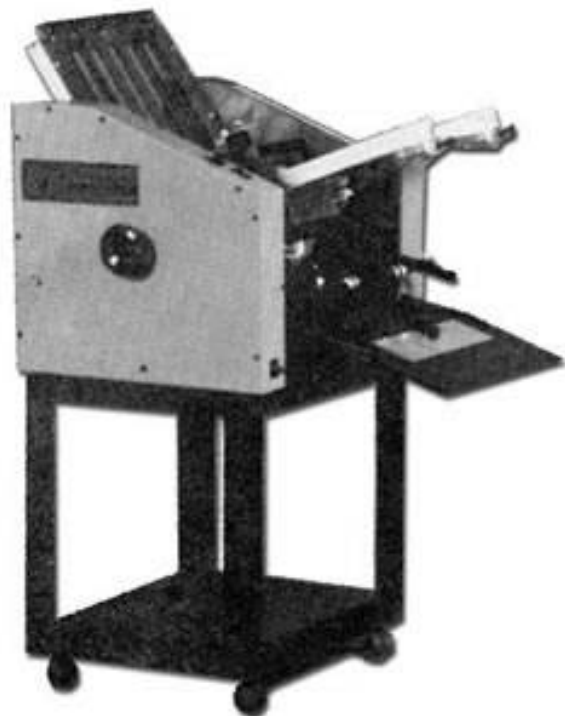

PRODUCT ID # : 10670

OUR PRICE

LIST PRICE :	\$3495.00
INSTANT SAVING :	- \$106.00
SALES PRICE :	\$3389.00

PRODUCT DESCRIPTION

The Profold Elite 500 FF Paper Folder Profold Model 10001 features a fold stop design, which shows exact plate settings for four standard fold styles. Its special gear material reduces noise to minimal levels and eliminates the need for lubrication. Micrometer adjustments permit exact settings, resulting in precise, professional folds. Stand not included but available as an option.

PRODUCT FEATURES

PRODUCT SPECIFICATION

Speed	20000 sheets/hr.
Max. Form Length	20 in.
Num. of Fold Types	4 quantity
Max. Form Width	14 in.
Min. Form Width	3 in.
Min. Paper Weight	17 bond
Max. Paper Weight	67 bond
Min. Form Length	4 in.
Voltage	115 volts

DIMENSIONS

Weight:	190.00 lbs.
Width:	25.00 inches
Length:	23.00 inches
Height:	19.00 inches