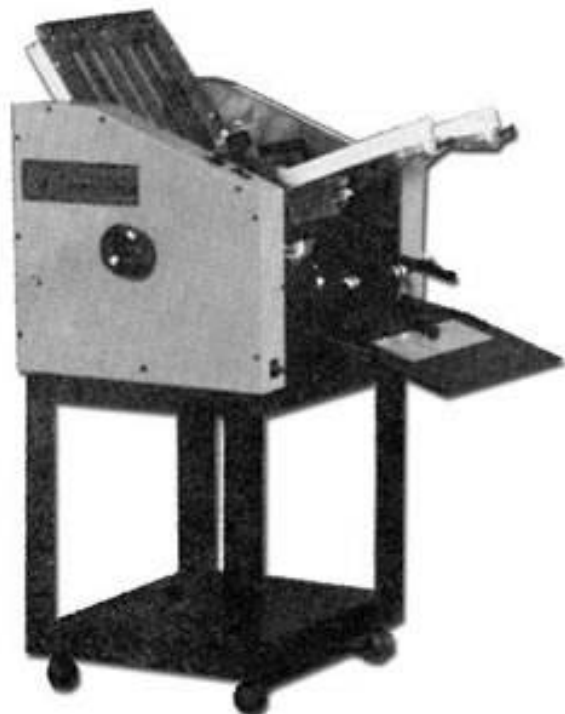

PRODUCT ID # : 10670

OUR PRICE

LIST PRICE :	\$3495.00
INSTANT SAVING :	- \$106.00
SALES PRICE :	\$3389.00

PRODUCT DESCRIPTION

The Profold Elite 500 FF Paper Folder Profold Model 10001 features a fold stop design, which shows exact plate settings for four standard fold styles. Its special gear material reduces noise to minimal levels and eliminates the need for lubrication. Micrometer adjustments permit exact settings, resulting in precise, professional folds. Stand not included but available as an option.

PRODUCT FEATURES

PRODUCT SPECIFICATION

Speed	20000 sheets/hr.
Max. Form Length	20 in.
Num. of Fold Types	4 quantity
Max. Form Width	14 in.
Min. Form Width	3 in.
Min. Paper Weight	17 bond
Max. Paper Weight	67 bond
Min. Form Length	4 in.
Voltage	115 volts

DIMENSIONS

Weight:	190.00 lbs.
Width:	25.00 inches
Length:	23.00 inches
Height:	19.00 inches