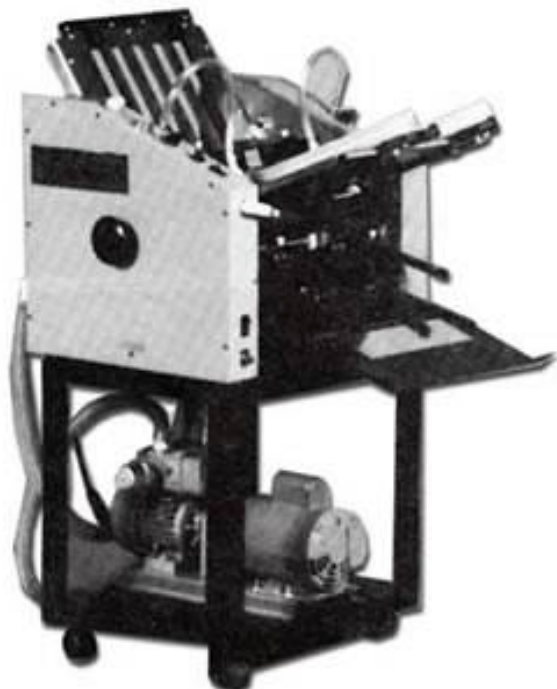

Paper Folder Store

Phone: 1-866-432-0042 / INT'L 1-718-859-0917 Fax: 718-228-7476 We Will Match Any Current Web Advertised Price!

ProFold 10100 Elite 500 Vacuum Folder--110 Volt

http://www.paperfolderstore.com/Elite_500_Vacuum_Folder110_Volt_87_10679.html

PRODUCT ID # : 10679

OUR PRICE

LIST PRICE :	\$5195.00
INSTANT SAVING :	- \$166.00
SALES PRICE :	\$5029.00

PRODUCT DESCRIPTION

The ProFold Elite 500 VF paper folder operates at a speed up to 25,000 sheets per hour. The ProFold Elite 500 VF paper folder is very effective at handling coated stock and press spray powder doesn't affect its productivity. If ink on the paper isn't completely dry, the 500 VF even eliminates ink smudging for you. Stand not included but available as an option.

PRODUCT FEATURES

PRODUCT SPECIFICATION

Speed	25000 sheets/hr.
Num. of Fold Types	4 quantity
Max. Form Length	20 in.
Max. Form Width	14 in.
Min. Form Length	5 in.
Min. Form Width	5 in.
Max. Paper Weight	67 bond
Min. Paper Weight	17 bond
Feeder Capacity	500 sheets
Voltage	115 volts

DIMENSIONS

Weight:	355.00 lbs.
Width:	25.00 inches
Length:	23.00 inches
Height:	19.00 inches