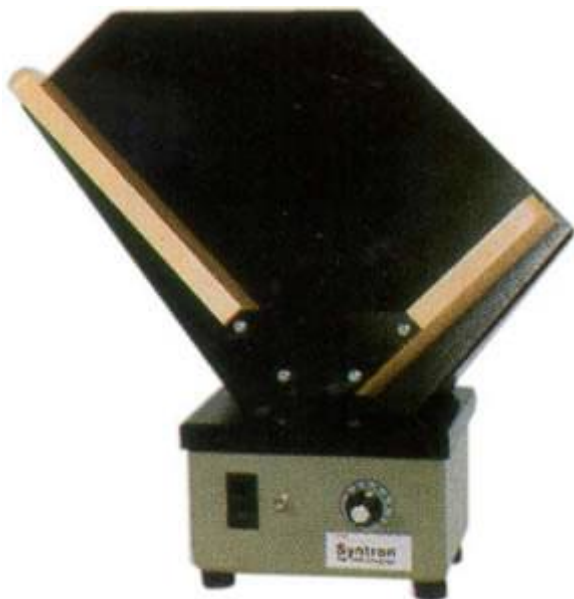

FMC Corp J-1-164475-N Single Bin Tilted Rack Office Paper Jogger

http://www.paperfolderstore.com/Single_Bin_Tilted_Rack_Office_Jogger_175_10844.html

PRODUCT ID # : 10844

OUR PRICE

LIST PRICE :	\$799.00
INSTANT SAVING :	- \$80.00
SALES PRICE :	\$719.00
SHIPPING CHARGE :	FREE

PRODUCT DESCRIPTION

The FMC J 1 164475 N single bin paper jogger is an efficient machine for offices, quickly aligning memos, collated materials and reports. The FMC J 1 164475 N Paper Jogger is perfect for use with small off set presses or duplicating machines. The single bin rack holds up to 1 1 2 reams of tightly packed paper assuring automatic, one at a time feeding. The FMC J 1 164475 N Paper Jogger is capable of handling up to 8 1 2 x 14 legal size paper.

PRODUCT SPECIFICATION

Max. Sheet Capacity	750 sheets
Max. Paper Width	8.5 in.
Max. Paper Length	14 in.
Voltage	115 volts

DIMENSIONS

Weight:	25.00 lbs.
Width:	3.00 inches
Length:	8.00 inches
Height:	5.50 inches