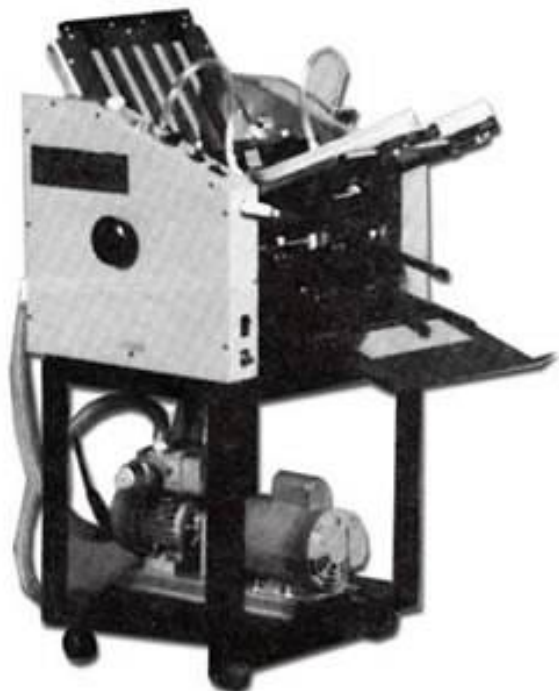

## ProFold 10100-1 Vacuum Feed Folder--110 Volt

[http://www.paperfolderstore.com/Vacuum\\_Feed\\_Folder110\\_Volt\\_87\\_10678.html](http://www.paperfolderstore.com/Vacuum_Feed_Folder110_Volt_87_10678.html)

### PRODUCT DESCRIPTION

The ProFold Super Elite 500 VF paper folder operates at a variable speed up to 30,000 sheets per hour. The ProFold Super Elite 500 VF paper folder features side guide manifolds and a vacuum wheel feed that eliminate the need for fanning. ProFold has installed skewed paper side guides on the feed table with micrometer adjusting screws. This permits fine control corrections for ream edge cut variations while the folder is operating. Stand not included.

### DIMENSIONS

Weight:	355.00 lbs.
Width:	23.50 inches
Length:	39.00 inches
Height:	25.00 inches