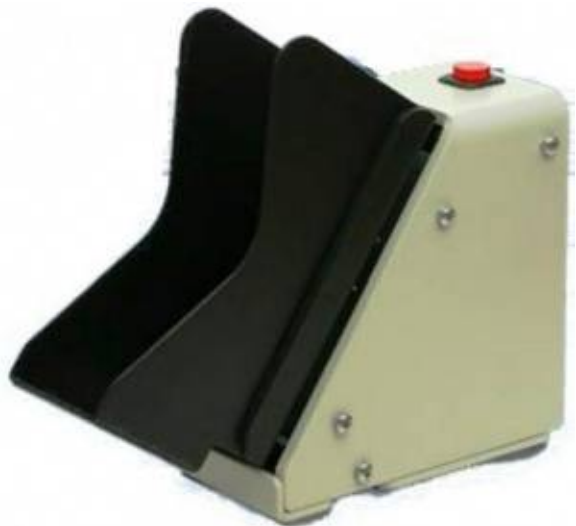

## ShearTech MJ-1000 Automatic Check Jogger

[http://www.paperfolderstore.com/automatic\\_check\\_jogger\\_1132\\_16228.html](http://www.paperfolderstore.com/automatic_check_jogger_1132_16228.html)

PRODUCT ID # : 16228

### PRODUCT DESCRIPTION

Shear Tech Automatic Check Jogger MJ 1000  
Shear Tech MJ 1000 Automatic Check Jogger, Jogging tray holds up to 250 checks, Very small size 2.8 W , 6.4 H , 7.4 D INCHES, One touch, automatic, timer controlled operation, Automatic or manual control of jogging time. The MJ 1000 is a small, table top, automatic check jogger. An important part of any Check 21 Branch Item Capture solution. The importance of check joggers in check processing centers has been known for many years. You can find a check jogger near almost every high speed reader sorter. There is a perfect reason for that. Jogging a batch of checks for a few seconds in the check jogger, perfectly aligns bottom and side edges of checks which reduces chances of check jamming and double feeding. We designed our MJ 1000 Check Jogger specifically for smaller banks, branches, community banks, and credit unions, with lower volume of checks. Who should use the MJ 1000 Check Jogger Anyone who uses automatic check Scanners, Reader Sorters, MICR Encoders and Endorsers with up to 250 checks per load. Good examples are Canon CR 180 document imaging system, Digital Check TellerScan family, and Unisys MyVision X check scanners. Features Jogging tray holds up to 250 checks. Very small size 2.8 W x 6.4 H x 7.4 D INCHES One touch, automatic, timer controlled operation. Automatic or manual control of jogging time. 100 240VAC, 50 60Hz Voltage Current 0.5 Amp Max Dimensions WxHxD 2.8 x 6.4 x 7.4 Inches Weight 3.6 Lbs. Shipping and Handling are additional. Ships by U.P.S. or comparable

#### DIMENSIONS

Weight:	4.00 lbs.
Width:	6.00 inches
Length:	3.00 inches
Height:	7.00 inches